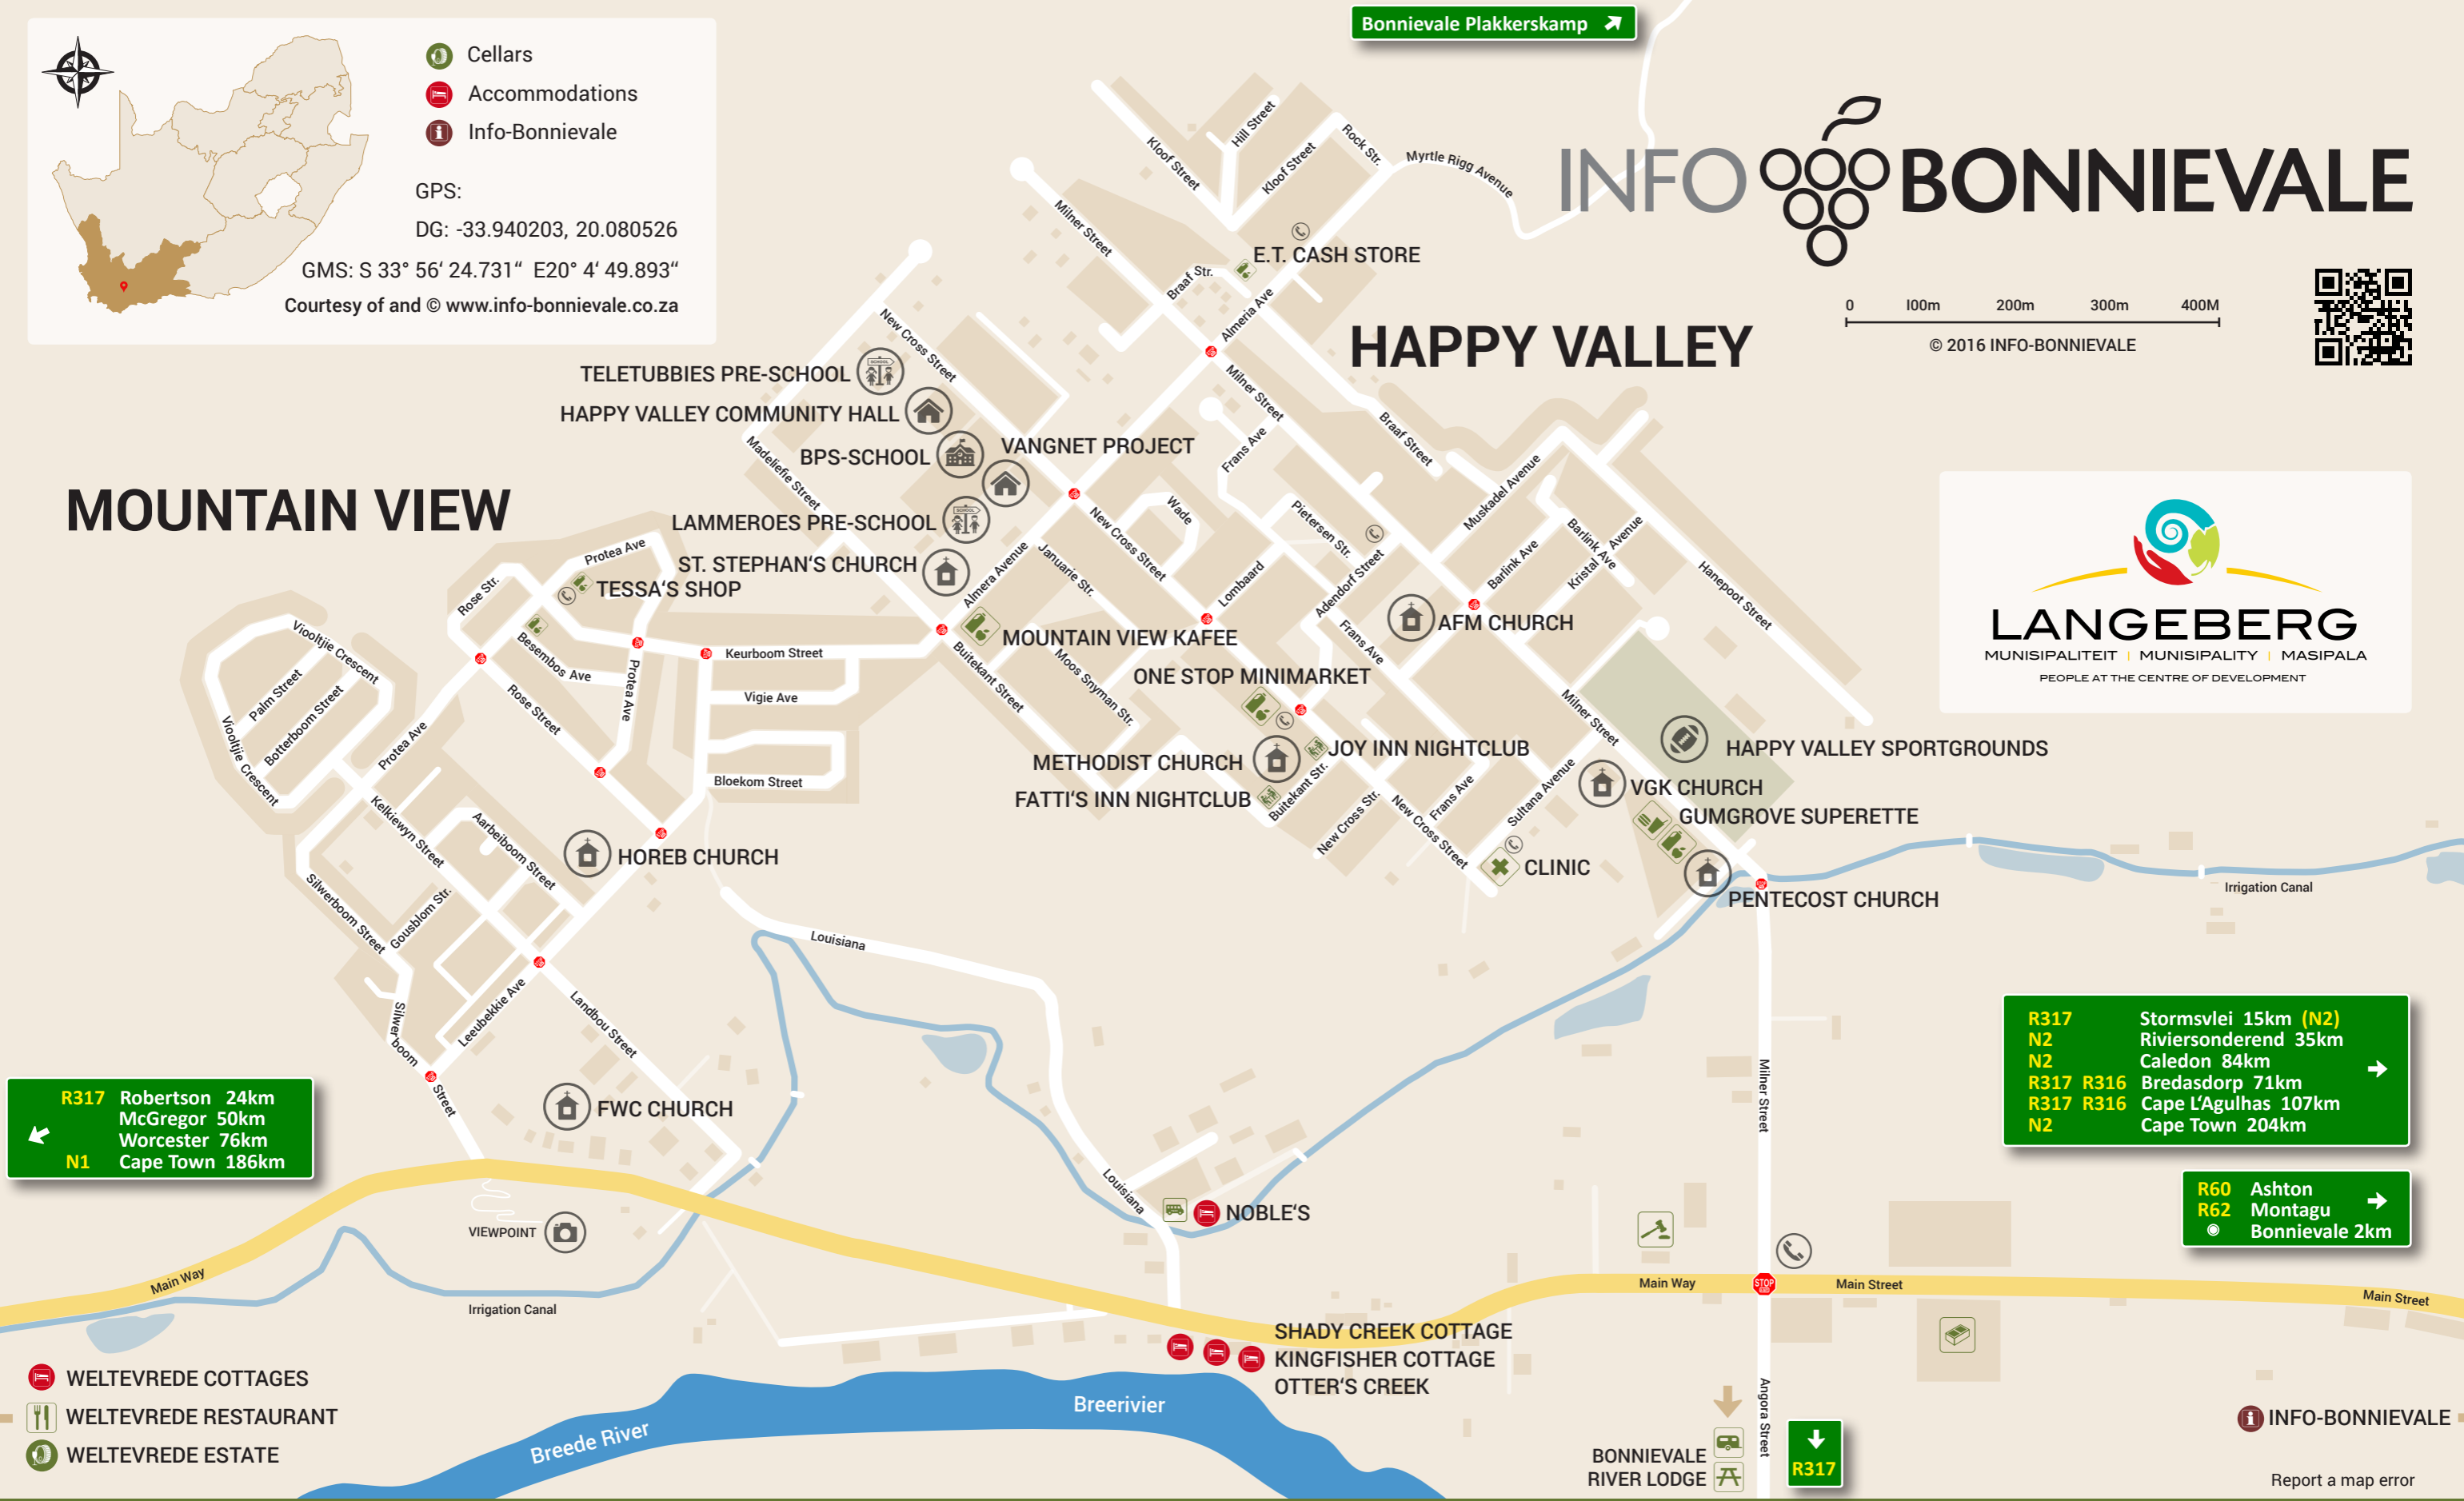

BONNIEVALE TOURISM INFO

Info-Bonnievale Office: 023 616 3052 • e-mail: reservations@info-bonnievale.co.za

 Cellars
 Accommodations
 Info-Bonnievale

GPS:
 DG: -33.940203, 20.080526
 GMS: S 33° 56' 24.731" E20° 4' 49.893"
 Courtesy of and © www.info-bonnievale.co.za

Bonnievale Plakkerskamp →

0 100m 200m 300m 400m
© 2016 INFO-BONNIEVALE

MOUNTAIN VIEW

HAPPY VALLEY

R317 Robertson 24km
 McGregor 50km
 Worcester 76km
N1 Cape Town 186km

R317 Stormsvlei 15km (N2)
 N2 Riviersonderend 35km
 N2 Caledon 84km
R317 R316 Bredasdorp 71km
R317 R316 Cape L'Agulhas 107km
 N2 Cape Town 204km

R60 Ashton →
R62 Montagu →
 ● Bonnievale 2km

Report a map error